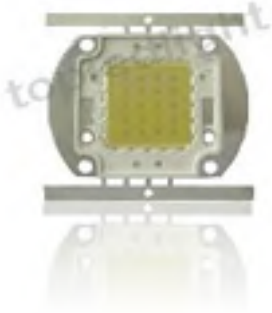

**20w white****20W White High Power LED Oval Shape**

Product Model: #BY-HP20OWH

Manufactured by: TopLedLight

Category: 20W 20 Watt High Power LED

Retail price: ~~US\$13.99~~**Wholesale Price: US\$  11.99**

Ask Questions

**Description:****Product Description****Specification**

- Emitted Color: White
- DC Forward Voltage (VF): 30 ~ 36 Vdc
- DC Forward Current (IF): 1400mA ~ 1800mA
- Viewing Angle: 110 Degree
- Color Temperature: 5500K
- Intensity Luminous (Iv): 1800LM ~ 2000LM